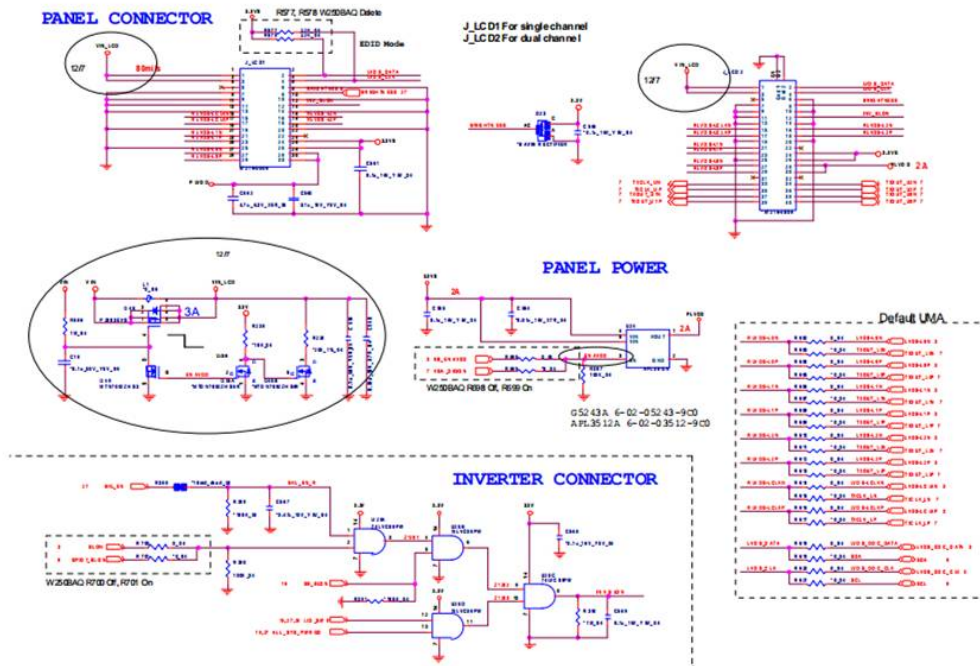

E89382 Motherboard Schematic Pdf 52

DOWNLOAD: <https://byitly.com/2ikem2>

000 used for // A WARNING: Data from this page may be removed in the future! The CPU is the central processing unit of the computer and consists of a number of CPU components. CPU Monitor Lite (CU) by VTF Logistics GmbH - cpulite - Fuzzy

It has many ports, and a default setup for almost everything. CPU-Monitor Lite is a software for a CPU monitoring, which allows the user to see various information about the CPU such as thermal values, voltage, loading, and other parameters of. CPU Monitor Lite is a software for a CPU monitoring, which allows the user to see various information about the CPU such as thermal values, voltage, loading, and other parameters of. CPU Monitor Lite is a software for a CPU monitoring, which allows the user 82157476af